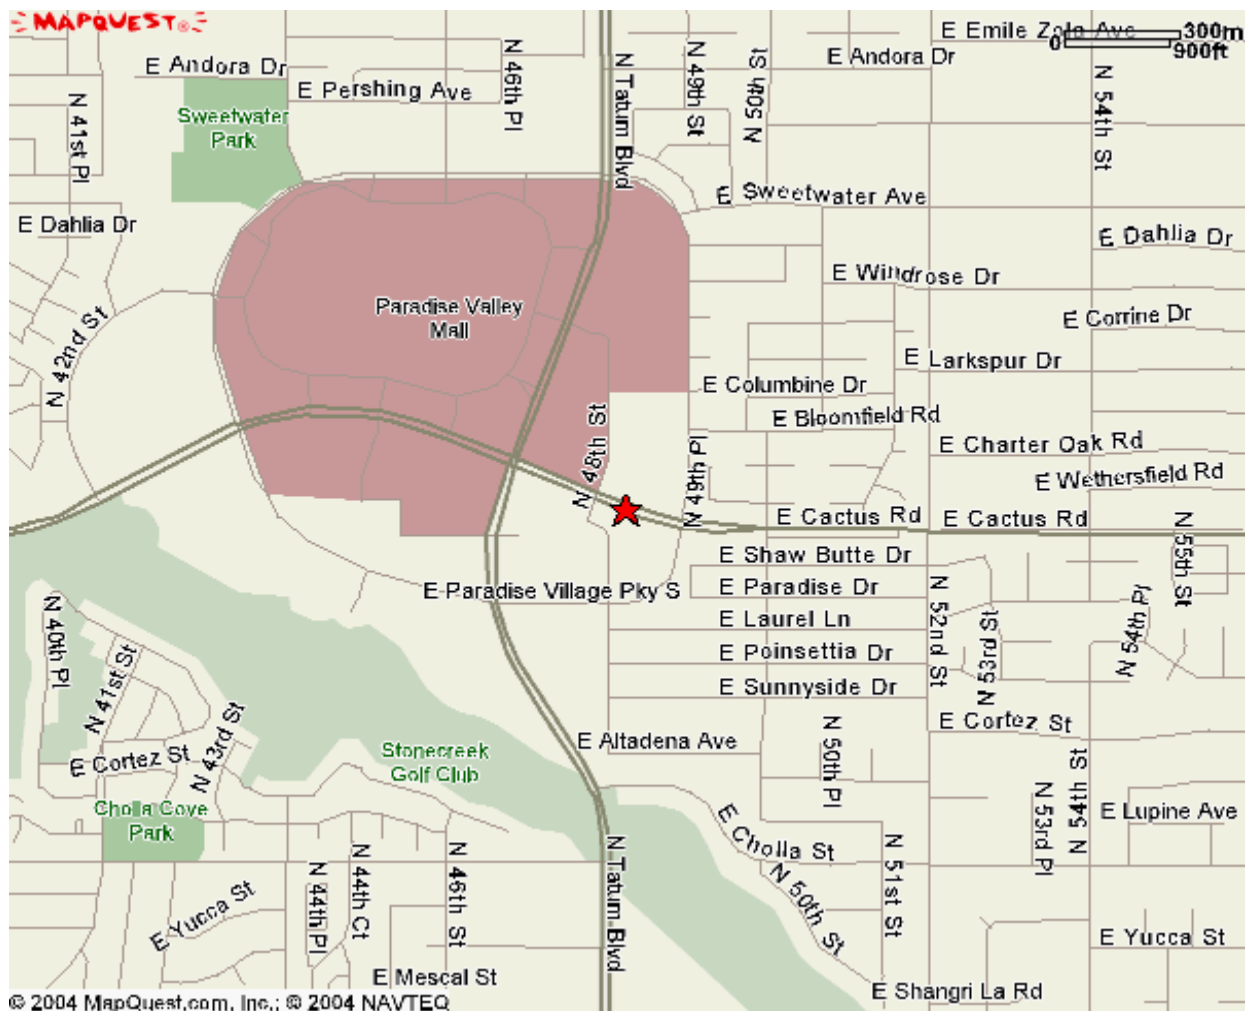

From Downtown Phoenix and Airport  
SR 51 (Squaw Peak) North to Cactus, East (right) 1.5 miles

From Northwest Valley  
101 Freeway to South SR 51 (Squaw Peak) to Cactus, East (left) 1.5 miles

From Scottsdale Airpark  
Scottsdale Road South to Cactus, West (right) 2.5 miles